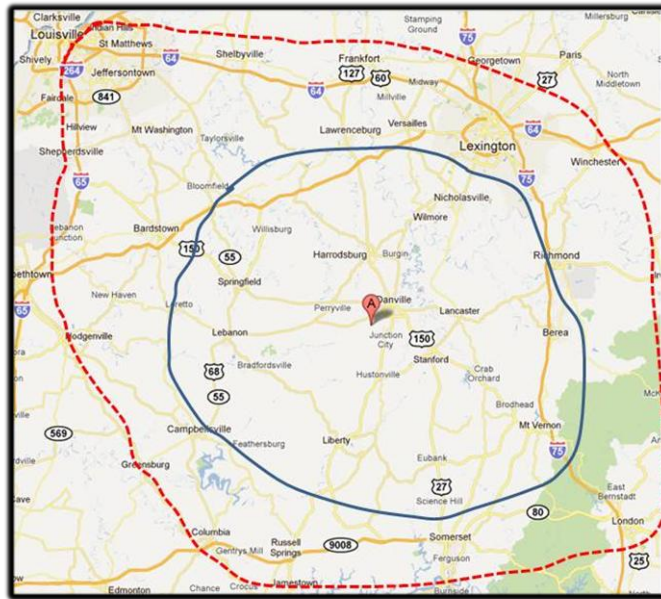

**No charge for copies of
your spots.**

WDFB is located on
HWY 300, half way
between Junction City
and Parksville at
3596 Alum Springs Road.

**WDFB Christian Radio
3596 Alum Springs Road
Danville, KY 40422-9607
859-236-9333 (phone)
859-236-3348 (fax)
wdfb@searnet.com**

www.wdfb.com

WDFB

1170 AM & 88.1 FM

**The official
"Emergency"
Station
for Boyle County**

*Take A Good Look At What
You're Buying
With Christian Radio*

WDFB Christian Radio 1170 AM

WDFB, 1170 AM, 1,000 Watts DA-2, SR to SS has been on the air since May 20, 1985. We have a format that combines the best in Southern Gospel Music with daily and weekly programs by local ministers, nationally syndicated programs such as, Focus On The Family, Insight For Living with Chuck Swindoll, In Touch with Charles Stanley, Cal Thomas Commentary and many others.

The area in blue is our primary area.
The area in the red we also hear from.

Counties in 1170 AM listening area:

Adair	Larue
Anderson	Woodford
Bourbon	Lincoln
Boyle	Madison
Bullitt	Marion
Casey	Mercer
Estill	Nelson
Fayette	Oldham
Franklin	Pulaski
Garrard	Rockcastle
Green	Russell
Hardin	Scott
Harrison	Shelby
Henry	Taylor
Jefferson	Washington
Jessamine	Wayne